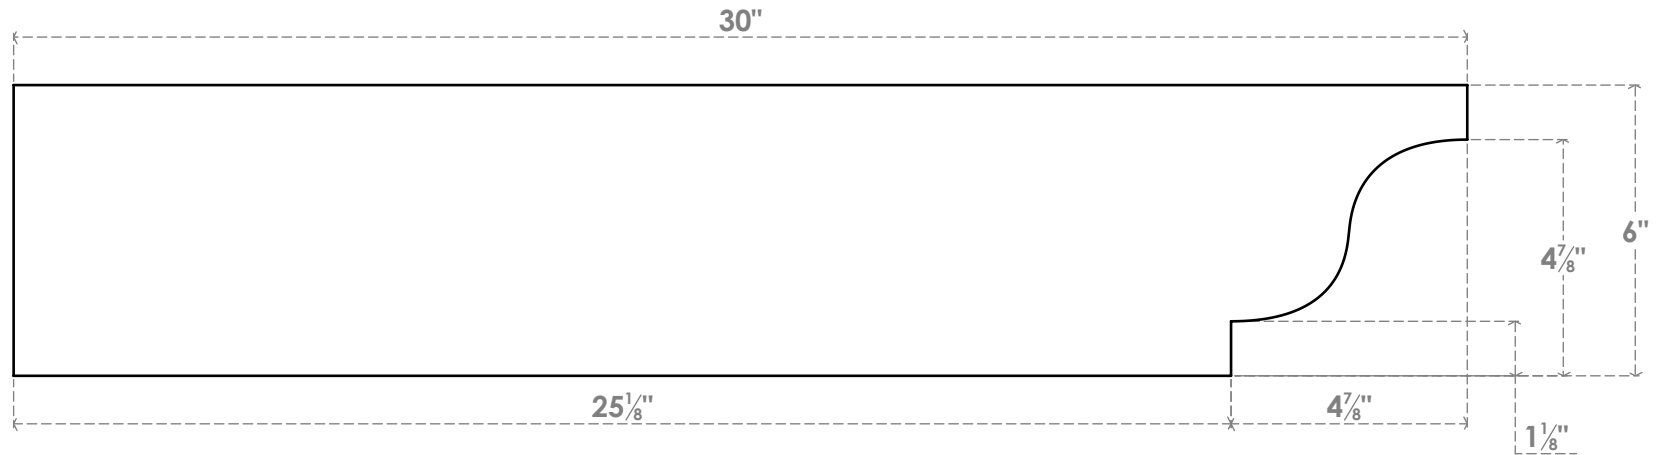

RFTP05X06X30NEW

5"W X 6"H X 30"L NEWPORT ARCHITECTURAL GRADE PVC RAFTER TAIL

SIDE PROFILE

FRONT PROFILE

ISOMETRIC

EKENA MILLWORK
 2300 WEST MAIN ST.
 CLARKSVILLE, TX 75426
 TOLL FREE: 866-607-0453
 WWW.EKENAMILLWORK.COM