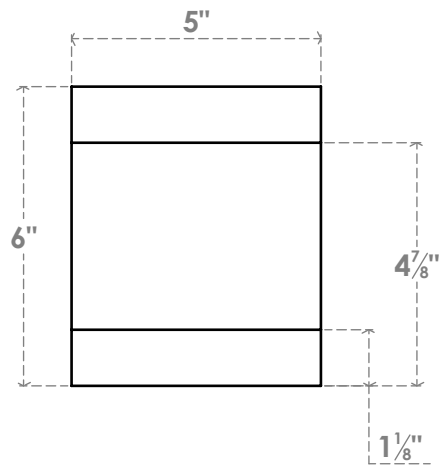

RFTP05X06X30NEW

5"W X 6"H X 30"L NEWPORT ARCHITECTURAL GRADE PVC RAFTER TAIL

SIDE PROFILE

FRONT PROFILE

ISOMETRIC

EKENA MILLWORK
 2300 WEST MAIN ST.
 CLARKSVILLE, TX 75426
 TOLL FREE: 866-607-0453
 WWW.EKENAMILLWORK.COM